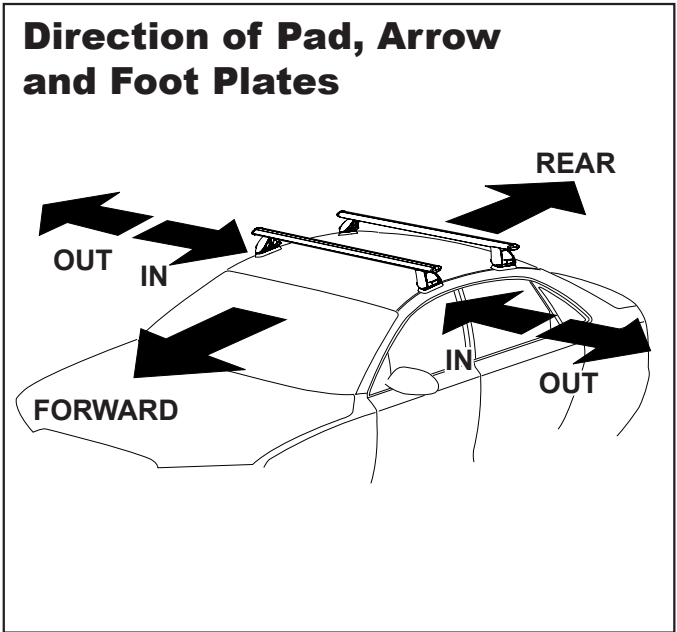

Measurement A: CENTRE of door jamb to CENTRE arrow of leg foot plate.

Measurement B: CENTRE of Front leg foot plate arrow to CENTRE of Rear leg foot plate arrow.

Carrying capacity: Roof rack is rated to 75kg. Please refer to manufacturers handbook for your vehicles maximum roof load capacity. Always use the lower of the two figures.

If your vehicle is not listed on this fitting instruction please refer to your countries Rhino-Rack web site for the latest information.

VEHICLE	Date	Measurement A	Measurement B	Measurement C	Load Rating (includes racks 5kg/11lbs)
Ford Ranger PX (T6) super cab	2011-	370mm / 14,9/16"	700mm / 27,9/16"	N/A	75kg / 165lbs
Mazda BT50 freestyle cab	2011-	370mm / 14,9/16"	700mm / 27,9/16"	N/A	75kg / 165lbs
Ford Ranger PX (T6) super cab	2011-	N/A	N/A	330mm / 13"	35kg / 77lbs
Mazda BT50 freestyle cab	2011-	N/A	N/A	330mm / 13"	35kg / 77lbs
Ford Ranger PX (T6)/Mazda BT50 single cab	2011-	370mm / 14,9/16"	N/A	N/A	35kg / 77lbs