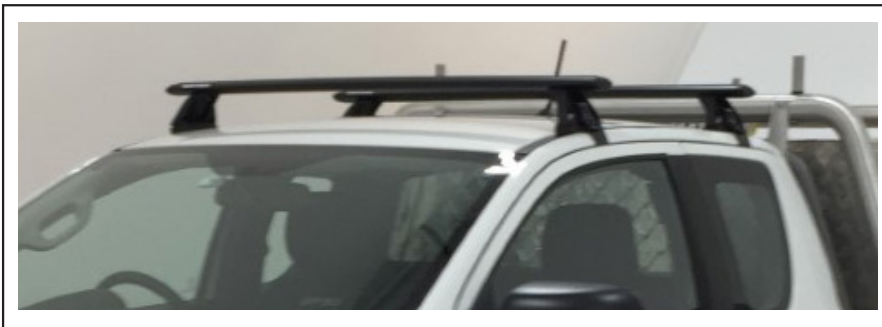

Measurement A: CENTRE of door jamb to CENTRE arrow of leg foot plate.

Measurement B: CENTRE of Front leg foot plate arrow to CENTRE of Rear leg foot plate arrow.

Carrying capacity: Roof rack is rated to 75kg. Please refer to manufacturers handbook for your vehicles maximum roof load capacity. Always use the lower of the two figures.

If your vehicle is not listed on this fitting instruction please refer to your countries Rhino-Rack web site for the latest information.

VEHICLE	Date	Measurement A	Measurement B	Measurement C	Load Rating (includes racks 5kg/11lbs)
Ford Ranger PX (T6) super cab	2011-	370mm / 14,9/16"	700mm / 27,9/16"	N/A	75kg / 165lbs
Mazda BT50 freestyle cab	2011-	370mm / 14,9/16"	700mm / 27,9/16"	N/A	75kg / 165lbs
Ford Ranger PX (T6) super cab	2011-	N/A	N/A	330mm / 13"	35kg / 77lbs
Mazda BT50 freestyle cab	2011-	N/A	N/A	330mm / 13"	35kg / 77lbs
Ford Ranger PX (T6)/Mazda BT50 single cab	2011-	370mm / 14,9/16"	N/A	N/A	35kg / 77lbs