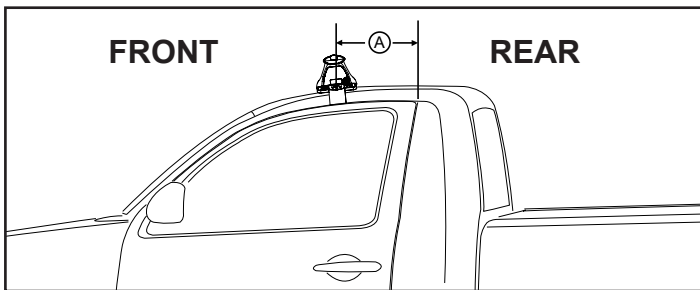

Measurement A: CENTRE of door jamb to CENTRE arrow of leg foot plate.

Measurement B: CENTRE of Front leg foot plate arrow to CENTRE of Rear leg foot plate arrow.

Carrying capacity: Roof rack is rated to 75kg. Please refer to manufacturers handbook for your vehicles maximum roof load capacity. Always use the lower of the two figures.

If your vehicle is not listed on this fitting instruction please refer to your countries Rhino-Rack web site for the latest information.

VEHICLE	Date	Measurement A	Measurement B	Measurement C	Load Rating (includes racks 5kg/11lbs)
Ford Ranger PX (T6) super cab	2011-	370mm / 14,9/16"	700mm / 27,9/16"	N/A	75kg / 165lbs
Mazda BT50 freestyle cab	2011-	370mm / 14,9/16"	700mm / 27,9/16"	N/A	75kg / 165lbs
Ford Ranger PX (T6) super cab	2011-	N/A	N/A	330mm / 13"	35kg / 77lbs
Mazda BT50 freestyle cab	2011-	N/A	N/A	330mm / 13"	35kg / 77lbs
Ford Ranger PX (T6)/Mazda BT50 single cab	2011-	370mm / 14,9/16"	N/A	N/A	35kg / 77lbs