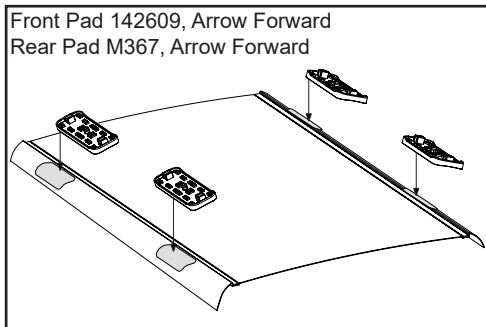

IDENTIFICATION CHART

VA crossbar

ALLOY crossbar

HD crossbar

Check Rhino Rack website to ensure these are the latest issue of instructions to suit the fit for the vehicle.

Vehicle	Date	Crossbar	FRONT CROSSBAR					REAR CROSSBAR				
			Front Right Pad/ Clamp	Front Left Pad/ Clamp	Measurement strip length per side	Measurement strip length per side	Measurement Distance (x)	Foot plate arrow direction	Rear Right Pad/ Clamp	Rear Left Pad/ Clamp	Measurement strip length per side	Measurement strip length per side
Ford Ranger PX (T6) super cab	2011-	1260mm	142609 SUB0145	191mm	78mm	1040mm / 40,15/64"	OUT	M367 SUB0145	193mm	80mm	1044mm / 41,1/8"	OUT
			Arrow FORWARD					Arrow FORWARD				
Mazda BT50 freestyle cab	2011-	1260mm	142609 SUB0145	191mm	78mm	1040mm / 40,15/64"	OUT	M367 SUB0145	193mm	80mm	1044mm / 41,1/8"	OUT
			Arrow FORWARD					Arrow FORWARD				
Ford Ranger PX (T6)/Mazda BT50 single cab	2011-	1260mm	142609 SUB0145	191mm	78mm	1040mm / 40,15/64"	OUT	N/A	N/A	N/A	N/A	N/A
			Arrow FORWARD					N/A				

Measurement A: CENTRE of door jamb to CENTRE arrow of leg foot plate.

Measurement B: CENTRE of Front leg foot plate arrow to CENTRE of Rear leg foot plate arrow.

Carrying capacity: Roof rack is rated to 75kg. Please refer to manufacturers handbook for your vehicles maximum roof load capacity. Always use the lower of the two figures.

If your vehicle is not listed on this fitting instruction please refer to your countries Rhino-Rack web site for the latest information.

VEHICLE	Date	Measurement A	Measurement B	Measurement C	Load Rating (includes racks 5kg/11lbs)
Ford Ranger PX (T6) super cab	2011-	370mm / 14,9/16"	700mm / 27,9/16"	N/A	75kg / 165lbs
Mazda BT50 freestyle cab	2011-	370mm / 14,9/16"	700mm / 27,9/16"	N/A	75kg / 165lbs
Ford Ranger PX (T6) super cab	2011-	N/A	N/A	330mm / 13"	35kg / 77lbs
Mazda BT50 freestyle cab	2011-	N/A	N/A	330mm / 13"	35kg / 77lbs
Ford Ranger PX (T6)/Mazda BT50 single cab	2011-	370mm / 14,9/16"	N/A	N/A	35kg / 77lbs