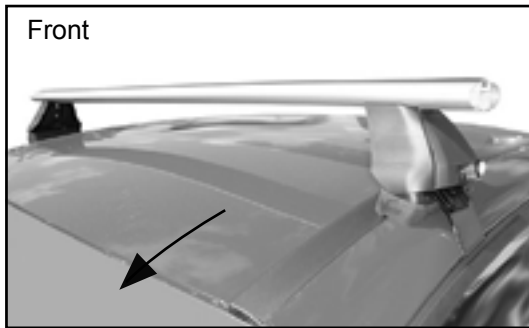

DK307 Rhino-Rack VA, Aero, Euro & HD crossbar instruction

Measurement A: CENTRE of door jamb to CENTRE arrow of leg foot plate.

Measurement B: CENTRE of Front leg foot plate arrow to CENTRE of Rear leg foot plate arrow.

Carrying capacity: Roof rack is rated to 75kg. Please refer to manufacturers handbook for your vehicles maximum roof load capacity. Always use the lower of the two figures.

If your vehicle is not listed on this fitting instruction please refer to your countries Rhino-Rack web site for the latest information.

VEHICLE	Date	Measurement A	Measurement B	Load Rating (includes racks 5kg/ 11lbs)
Ford Focus LW 4dr sedan MK1/MK2	2011-	275mm / 10,53/64"	720mm / 28,11/32"	75kg / 165lbs
Ford Focus LW 5dr hatch MK1/MK2	2011-	275mm / 10,53/64"	720mm / 28,11/32"	75kg / 165lbs