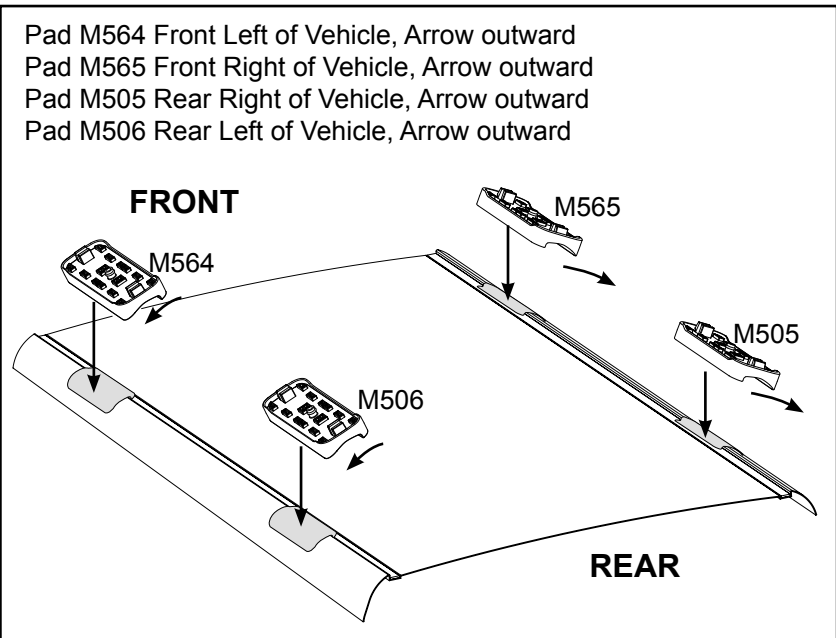

Vehicle	Date	Crossbar	FRONT CROSSBAR					REAR CROSSBAR						
			Front Right Pad/ Clamp	Front Left Pad/ Clamp	Measurement strip length per side	Measurement strip length per side	Measurement Distance (x)	Foot plate arrow direction	Rear Right Pad/ Clamp	Rear Left Pad/ Clamp	Measurement strip length per side	Measurement strip length per side	Measurement Distance (x)	Foot plate arrow direction
Ford Focus LW 4dr sedan MK1/MK2	2011-	1260mm	M565 SUB0155	M564 SUB0155	182mm	69mm	1012mm / 39,27/32"	OUT	M505 SUB0369	M506 SUB0369	154mm	41mm	956mm / 37,41/64"	OUT
			Arrow OUT						Arrow OUT					
Ford Focus LW 5dr hatch MK1/MK2	2011-	1260mm	M565 SUB0155	M564 SUB0155	179mm	66mm	1006mm / 39,39/64"	OUT	M505 SUB0369	M506 SUB0369	149mm	36mm	946mm / 37,1/4"	OUT
			Arrow OUT						Arrow OUT					

DK307 Rhino-Rack VA, Aero, Euro & HD crossbar instruction

Measurement A: CENTRE of door jamb to CENTRE arrow of leg foot plate.

Measurement B: CENTRE of Front leg foot plate arrow to CENTRE of Rear leg foot plate arrow.

VEHICLE	Date	Measurement A	Measurement B	Load Rating (includes racks 5kg/ 11lbs)
Ford Focus LW 4dr sedan MK1/MK2	2011-	275mm / 10,53/64"	720mm / 28,11/32"	75kg / 165lbs
Ford Focus LW 5dr hatch MK1/MK2	2011-	275mm / 10,53/64"	720mm / 28,11/32"	75kg / 165lbs