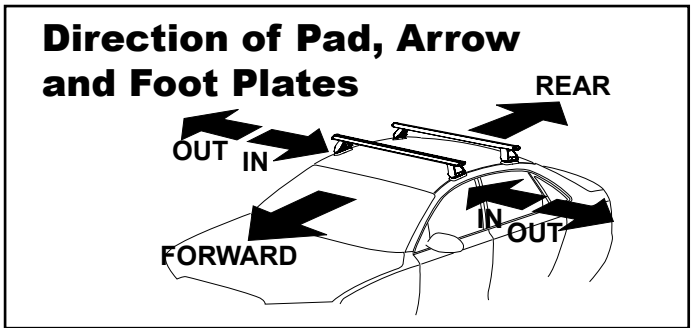

DK307 Rhino-Rack VA, Aero, Euro & HD crossbar instruction

Measurement A: CENTRE of door jamb to CENTRE arrow of leg foot plate.

Measurement B: CENTRE of Front leg foot plate arrow to CENTRE of Rear leg foot plate arrow.

Carrying capacity: Roof rack is rated to 75kg. Please refer to manufacturers handbook for your vehicles maximum roof load capacity. Always use the lower of the two figures.

If your vehicle is not listed on this fitting instruction please refer to your countries Rhino-Rack web site for the latest information.

VEHICLE	Date	Measurement A	Measurement B	Load Rating (includes racks 5kg/ 11lbs)
Ford Focus LW 4dr sedan MK1/MK2	2011-	275mm / 10,53/64"	720mm / 28,11/32"	75kg / 165lbs
Ford Focus LW 5dr hatch MK1/MK2	2011-	275mm / 10,53/64"	720mm / 28,11/32"	75kg / 165lbs