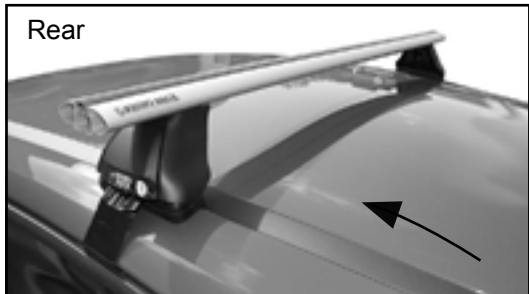

DK307 Rhino-Rack VA, Aero, Euro & HD crossbar instruction

Measurement A: CENTRE of door jamb to CENTRE arrow of leg foot plate.

Measurement B: CENTRE of Front leg foot plate arrow to CENTRE of Rear leg foot plate arrow.

Carrying capacity: Roof rack is rated to 75kg. Please refer to manufacturers handbook for your vehicles maximum roof load capacity. Always use the lower of the two figures.

If your vehicle is not listed on this fitting instruction please refer to your countries Rhino-Rack web site for the latest information.

VEHICLE	Date	Measurement A	Measurement B	Load Rating (includes racks 5kg/ 11lbs)
Ford Focus LW 4dr sedan MK1/MK2	2011-	275mm / 10,53/64"	720mm / 28,11/32"	75kg / 165lbs
Ford Focus LW 5dr hatch MK1/MK2	2011-	275mm / 10,53/64"	720mm / 28,11/32"	75kg / 165lbs