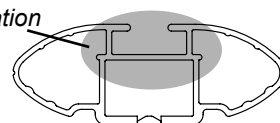

DK307 Rhino-Rack VA, Aero, Euro & HD crossbar instruction

IDENTIFICATION CHART

VA crossbar

AERO crossbar

EURO crossbar

HD crossbar

FRONT CROSSBAR

REAR CROSSBAR

Vehicle	Date	Crossbar	FRONT CROSSBAR					REAR CROSSBAR						
			Front Right Pad/ Clamp	Front Left Pad/ Clamp	Measurement strip length per side	Measurement strip length per side	Measurement Distance (x)	Foot plate arrow direction	Rear Right Pad/ Clamp	Rear Left Pad/ Clamp	Measurement strip length per side	Measurement strip length per side	Measurement Distance (x)	Foot plate arrow direction
Ford Focus LW 4dr sedan MK1/MK2	2011-	1260mm	M565 SUB0155	M564 SUB0155	182mm	69mm	1012mm / 39,27/32"	OUT	M505 SUB0369	M506 SUB0369	154mm	41mm	956mm / 37,41/64"	OUT
			Arrow OUT						Arrow OUT					
Ford Focus LW 5dr hatch MK1/MK2	2011-	1260mm	M565 SUB0155	M564 SUB0155	179mm	66mm	1006mm / 39,39/64"	OUT	M505 SUB0369	M506 SUB0369	149mm	36mm	946mm / 37,1/4"	OUT
			Arrow OUT						Arrow OUT					

DK307 Rhino-Rack VA, Aero, Euro & HD crossbar instruction

Measurement A: CENTRE of door jamb to CENTRE arrow of leg foot plate.

Measurement B: CENTRE of Front leg foot plate arrow to CENTRE of Rear leg foot plate arrow.