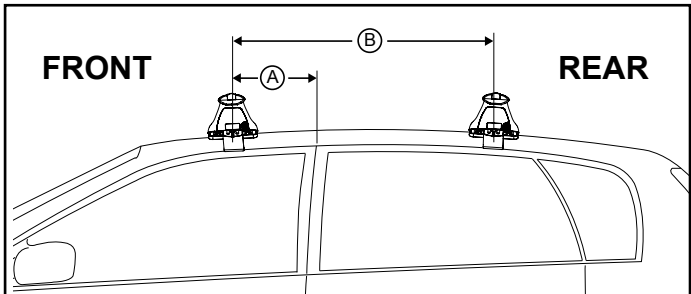

DK307 Rhino-Rack VA, Aero, Euro & HD crossbar instruction

Measurement A: CENTRE of door jamb to CENTRE arrow of leg foot plate.

Measurement B: CENTRE of Front leg foot plate arrow to CENTRE of Rear leg foot plate arrow.

Carrying capacity: Roof rack is rated to 75kg. Please refer to manufacturers handbook for your vehicles maximum roof load capacity. Always use the lower of the two figures.

If your vehicle is not listed on this fitting instruction please refer to your countries Rhino-Rack web site for the latest information.

VEHICLE	Date	Measurement A	Measurement B	Load Rating (includes racks 5kg/ 11lbs)
Ford Focus LW 4dr sedan MK1/MK2	2011-	275mm / 10,53/64"	720mm / 28,11/32"	75kg / 165lbs
Ford Focus LW 5dr hatch MK1/MK2	2011-	275mm / 10,53/64"	720mm / 28,11/32"	75kg / 165lbs