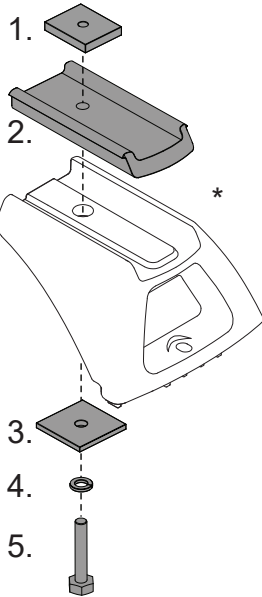

***Note:**
RLCP Kit parts are sold separately.

Tools Required:
10mm Wrench

CONTROLLED

Issue: 02 Document No: R404

Prepared: Kayle Everett

RHINO-RACK

VA-FK2

Item	Component Name	Qty	Part No.
1	M6 Nut 24x24mm	2	N068
2	Adapter Block	2	M155
3	RCP Leg 3000 32x 3 Square Washer Mech	2	W037
4	M6 Spring Washer	2	W004
5	M6x30 Hex Setscrew	2	B202