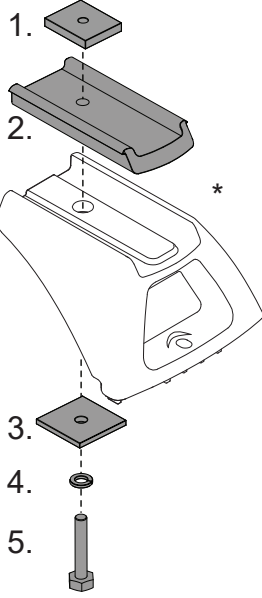

***Note:**
RLCP Kit parts are sold separately.

Tools Required:
10mm Wrench

CONTROLLED

Issue: 02 Document No: R404

Prepared: Kayle Everett

RHINO-RACK

VA-FK2

Item	Component Name	Qty	Part No.
1	M6 Nut 24x24mm	2	N068
2	Adapter Block	2	M155
3	RCP Leg 3000 32x 3 Square Washer Mech	2	W037
4	M6 Spring Washer	2	W004
5	M6x30 Hex Setscrew	2	B202

***Note:**
RLCP Kit parts are sold separately.

Tools Required:
10mm Wrench

CONTROLLED

Issue: 02 Document No: R404

Prepared: Kayle Everett