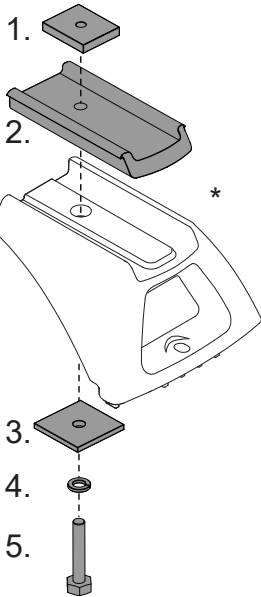

Tools Required:
10mm Wrench

CONTROLLED

Issue: 02 Document No: R404

Prepared: Kayle Everett

RHINO-RACK

VA-FK2

Item	Component Name	Qty	Part No.
1	M6 Nut 24x24mm	2	N068
2	Adapter Block	2	M155
3	RCP Leg 3000 32x 3 Square Washer Mech	2	W037
4	M6 Spring Washer	2	W004
5	M6x30 Hex Setscrew	2	B202

***Note:**
RLCP Kit parts are sold separately.

Tools Required:
10mm Wrench

CONTROLLED

Issue: 02 Document No: R404

Prepared: Kayle Everett

RHINO-RACK

VA-FK2

Item	Component Name	Qty	Part No.
1	M6 Nut 24x24mm	2	N068
2	Adapter Block	2	M155
3	RCP Leg 3000 32x 3 Square Washer Mech	2	W037
4	M6 Spring Washer	2	W004
5	M6x30 Hex Setscrew	2	B202