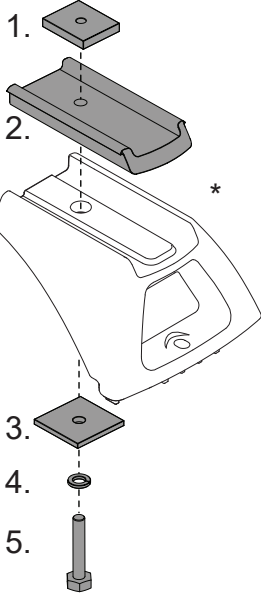

***Note:**
RLCP Kit parts are sold separately.

Tools Required:
10mm Wrench

CONTROLLED

Issue: 02 Document No: R404

Prepared: Kayle Everett

RHINO-RACK

VA-FK2

Item	Component Name	Qty	Part No.
1	M6 Nut 24x24mm	2	N068
2	Adapter Block	2	M155
3	RCP Leg 3000 32x 3 Square Washer Mech	2	W037
4	M6 Spring Washer	2	W004
5	M6x30 Hex Setscrew	2	B202