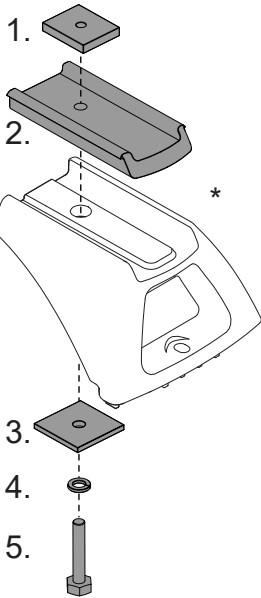

RHINO-RACK

VA-FK2

Item	Component Name	Qty	Part No.
1	M6 Nut 24x24mm	2	N068
2	Adapter Block	2	M155
3	RCP Leg 3000 32x 3 Square Washer Mech	2	W037
4	M6 Spring Washer	2	W004
5	M6x30 Hex Setscrew	2	B202

***Note:**
RLCP Kit parts are sold separately.

Tools Required:
10mm Wrench

CONTROLLED

Issue: 02 Document No: R404

Prepared: Kayle Everett

RHINO-RACK

VA-FK2

Item	Component Name	Qty	Part No.
1	M6 Nut 24x24mm	2	N068
2	Adapter Block	2	M155
3	RCP Leg 3000 32x 3 Square Washer Mech	2	W037
4	M6 Spring Washer	2	W004
5	M6x30 Hex Setscrew	2	B202

***Note:**
RLCP Kit parts are sold separately.

Tools Required:
10mm Wrench

CONTROLLED

Issue: 02 Document No: R404

Prepared: Kayle Everett

RHINO-RACK

VA-FK2

Item	Component Name	Qty	Part No.
1	M6 Nut 24x24mm	2	N068
2	Adapter Block	2	M155
3	RCP Leg 3000 32x 3 Square Washer Mech	2	W037
4	M6 Spring Washer	2	W004
5	M6x30 Hex Setscrew	2	B202