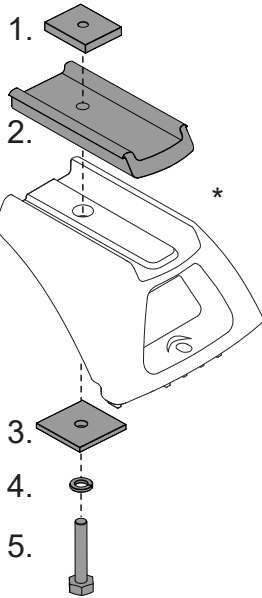

RHINO-RACK

VA-FK2

Item	Component Name	Qty	Part No.
1	M6 Nut 24x24mm	2	N068
2	Adapter Block	2	M155
3	RCP Leg 3000 32x 3 Square Washer Mech	2	W037
4	M6 Spring Washer	2	W004
5	M6x30 Hex Setscrew	2	B202

***Note:**
RLCP Kit parts are sold separately.

Tools Required:
10mm Wrench

CONTROLLED

Issue: 02 Document No: R404

Prepared: Kayle Everett

RHINO-RACK

VA-FK2

Item	Component Name	Qty	Part No.
1	M6 Nut 24x24mm	2	N068
2	Adapter Block	2	M155
3	RCP Leg 3000 32x 3 Square Washer Mech	2	W037
4	M6 Spring Washer	2	W004
5	M6x30 Hex Setscrew	2	B202

***Note:**
RLCP Kit parts are sold separately.

Tools Required:
10mm Wrench

CONTROLLED

Issue: 02 Document No: R404

Prepared: Kayle Everett

RHINO-RACK

VA-FK2

Item	Component Name	Qty	Part No.
1	M6 Nut 24x24mm	2	N068
2	Adapter Block	2	M155
3	RCP Leg 3000 32x 3 Square Washer Mech	2	W037
4	M6 Spring Washer	2	W004
5	M6x30 Hex Setscrew	2	B202