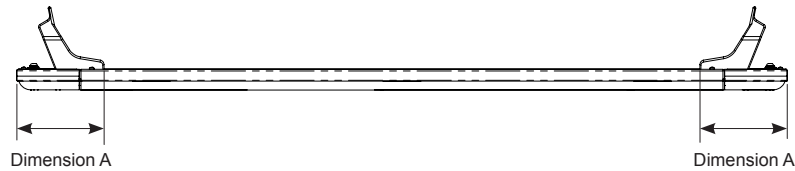

Pioneer Platform / Pioneer Tray / Pioneer Tradie

Fitting Chart - TOYOTA Land Cruiser 4dr 4WD 76 Series Wagon

PIONEER 41104 (2128 x 1426mm)
PIONEER 42104B (2128 x 1426mm)
PIONEER 45104B (2128 x 1426mm)

Front of Tray

Front Crossbar			Middle Crossbar			Rear Crossbar			Approx. Overall Vehicle Height
Front Slot	Dim. A	LHS	Middle Slot	Dim. A	LHS	Rear Slot	Dim. A	LHS	
F3		-	M3		-	R2		-	

Country	Vehicle	Running Date	Vehicle Load Rating (kg / lbs)	Fit Kit
Australia & NZ	TOYOTA Land Cruiser 4dr 4WD 76 Series Wagon	03/07 - on	100 / 220	3 x RL150S11
South Africa	TOYOTA Land Cruiser 4dr 4WD 76 Series Wagon	03/07 - on		
UK & Europe	TOYOTA Land Cruiser 4dr 4WD 76 HJZJ Wagon	03/07 - on		