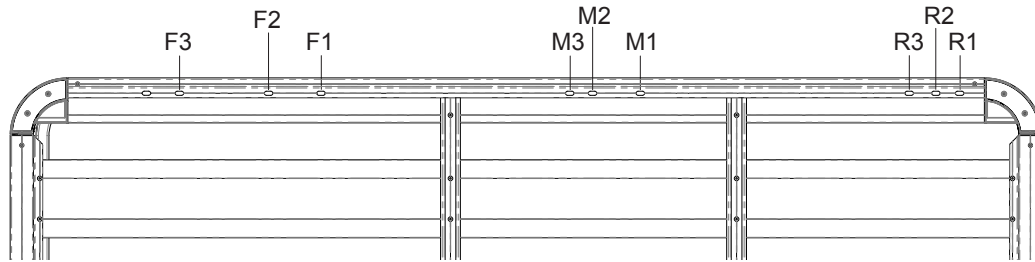

Pioneer Platform / Pioneer Tray / Pioneer Tradie

Fitting Chart - TOYOTA Land Cruiser 4dr 4WD 76 Series Wagon

PIONEER 41104 (2128 x 1426mm)
PIONEER 42104B (2128 x 1426mm)
PIONEER 45104B (2128 x 1426mm)

Front of Tray

Front Crossbar			Middle Crossbar			Rear Crossbar			Approx. Overall Vehicle Height
Front Slot	Dim. A	LHS	Middle Slot	Dim. A	LHS	Rear Slot	Dim. A	LHS	
F3		-	M3		-	R2		-	

Country	Vehicle	Running Date	Vehicle Load Rating (kg / lbs)	Fit Kit
Australia & NZ	TOYOTA Land Cruiser 4dr 4WD 76 Series Wagon	03/07 - on	100 / 220	3 x RL150S11
South Africa	TOYOTA Land Cruiser 4dr 4WD 76 Series Wagon	03/07 - on		
UK & Europe	TOYOTA Land Cruiser 4dr 4WD 76 HJZJ Wagon	03/07 - on		