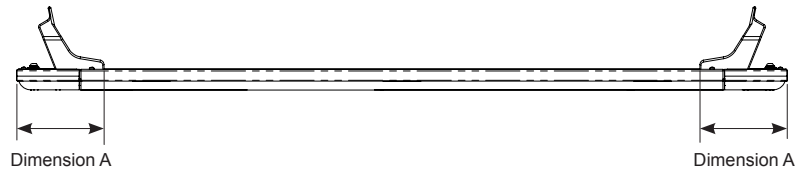

## Fitting Chart - LAND ROVER Defender 4dr Wagon 110

**PIONEER 42105B** (2728 x 1465mm) (6' 3 29/32" x 4' 6 11/64")

Front of Tray

Front Crossbar			Middle-Front Crossbar			Middle Crossbar			Rear Crossbar		
Front Slot	Dim. A	LHS	MF Slot	Dim. A	LHS	Middle Slot	Dim. A	LHS	Rear Slot	Dim. A	LHS
F2	140 mm (5 33/64")	-	MF2	140 mm (5 33/64")	-	M1	140 mm (5 33/64")	-	R1	140 mm (5 33/64")	-