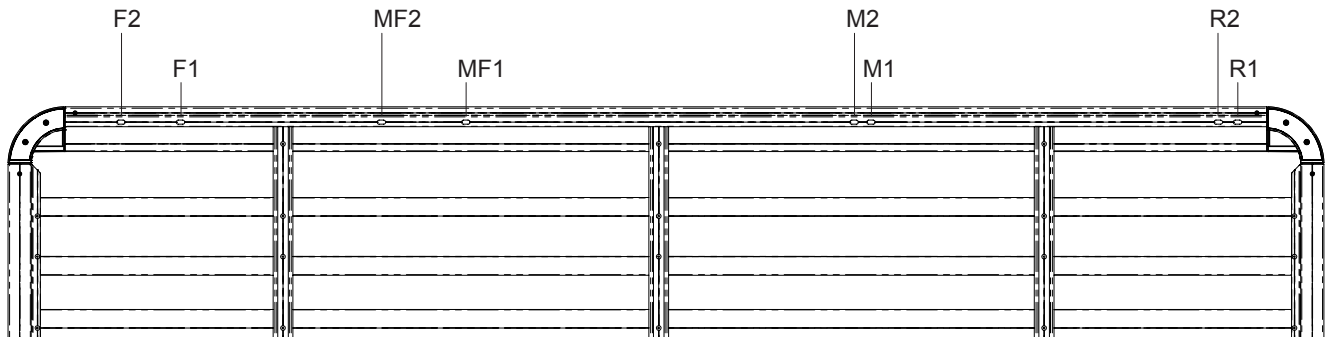

## Fitting Chart - LAND ROVER Defender 4dr Wagon 110

**PIONEER 42105B** (2728 x 1465mm) (6' 3 29/32" x 4' 6 11/64")

Front of Tray

Front Crossbar			Middle-Front Crossbar			Middle Crossbar			Rear Crossbar		
Front Slot	Dim. A	LHS	MF Slot	Dim. A	LHS	Middle Slot	Dim. A	LHS	Rear Slot	Dim. A	LHS
F2	140 mm (5 33/64")	-	MF2	140 mm (5 33/64")	-	M1	140 mm (5 33/64")	-	R1	140 mm (5 33/64")	-