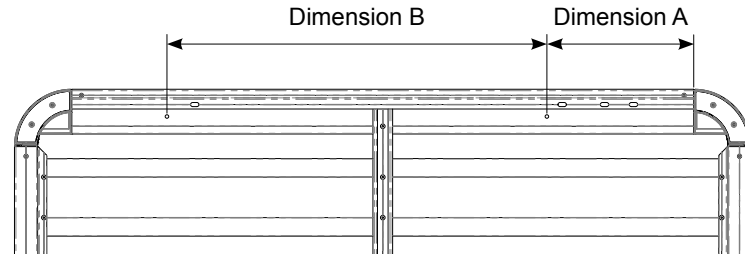

Fitting Chart - Subaru XV Gen 2 5dr SUV with raised rails SX100  
Subaru Crosstrek Gen 2 5dr SUV with raised rails SX100

**PIONEER 44100B** (1528 x 1236mm) (5' 5/32" x 4' 21/32")

Rear of Tray

Rear of Vehicle

Dimension A	Dimension B	Dimension C	Approx. Overall Vehicle Height
260mm (10 1/4")	800mm (31 1/2")	95mm (3 3/4")	

Country	Vehicle	Running Date	Vehicle Load Rating (kg / lbs)	Fit Kit
Australia & NZ	SUBARU XV Gen 2 5dr Hatch with raised rails	07/17 - on	68 / 150	1 x SX100
USA & Canada	SUBARU Crosstrek Gen 2 5dr SUV with raised rails	2018 - on		