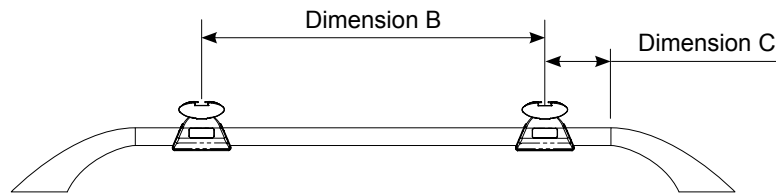

Fitting Chart - Subaru XV Gen 2 5dr SUV with raised rails SX100  
Subaru Crosstrek Gen 2 5dr SUV with raised rails SX100

**PIONEER 44100B** (1528 x 1236mm) (5' 5/32" x 4' 21/32")

Rear of Tray

Rear of Vehicle

Dimension A	Dimension B	Dimension C	Approx. Overall Vehicle Height
260mm (10 1/4")	800mm (31 1/2")	95mm (3 3/4")	

Country	Vehicle	Running Date	Vehicle Load Rating (kg / lbs)	Fit Kit
Australia & NZ	SUBARU XV Gen 2 5dr Hatch with raised rails	07/17 - on	68 / 150	1 x SX100
USA & Canada	SUBARU Crosstrek Gen 2 5dr SUV with raised rails	2018 - on		