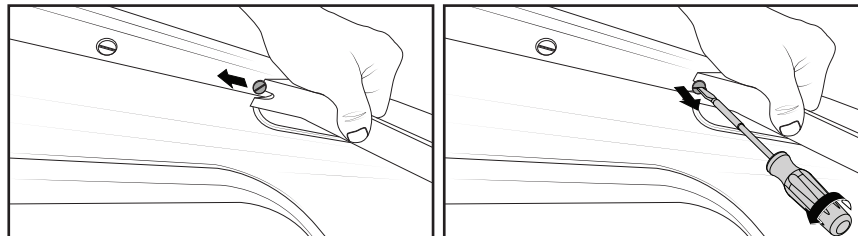

Fitting Chart - CHEVROLET/ HOLDEN Equinox 5dr SUV with Roof Rails

PIONEER 44100B (1528 x 1236mm) (60" x 48")

Note: Do not mount front legs in hollow section on front of rail. Tray must be installed behind this. Remove 2x plastic screws in rail and mount legs in position over the top.

Dimension A	Dimension B	Dimension C (measure from door jamb)	Height of vehicle
195mm (7 11/16")	700mm (27 9/16")	200mm (7 7/8")	1750mm (68 7/8")

Country	Vehicle	Running Date	Vehicle Load Rating (kg / lbs)	Fit Kit	Note
USA & Canada	CHEVROLET Equinox Premier 5dr SUV with Roof Rails	2018 -	75 / 165	1 x SX100	Pioneer Tray covers the sunroof.
South America	CHEVROLET Equinox Premier 5dr SUV with Roof Rails	2018 -	75 / 165	1 x SX100	
Australia & NZ	HOLDEN Equinox LTZ 5dr SUV with Roof Rails	2017 -	75 / 165	1 x SX100	