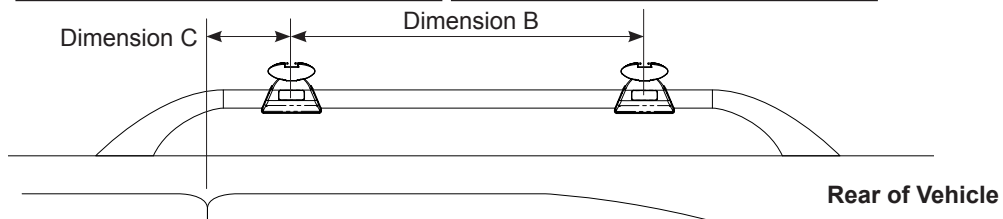

Fitting Chart - CHEVROLET/ HOLDEN Equinox 5dr SUV with Roof Rails

PIONEER 44100B (1528 x 1236mm) (60" x 48")

Note: Do not mount front legs in hollow section on front of rail. Tray must be installed behind this. Remove 2x plastic screws in rail and mount legs in position over the top.

Dimension A	Dimension B	Dimension C (measure from door jamb)	Height of vehicle
195mm (7 11/16")	700mm (27 9/16")	200mm (7 7/8")	1750mm (68 7/8")

Country	Vehicle	Running Date	Vehicle Load Rating (kg / lbs)	Fit Kit	Note
USA & Canada	CHEVROLET Equinox Premier 5dr SUV with Roof Rails	2018 -	75 / 165	1 x SX100	Pioneer Tray covers the sunroof.
South America	CHEVROLET Equinox Premier 5dr SUV with Roof Rails	2018 -	75 / 165	1 x SX100	
Australia & NZ	HOLDEN Equinox LTZ 5dr SUV with Roof Rails	2017 -	75 / 165	1 x SX100	