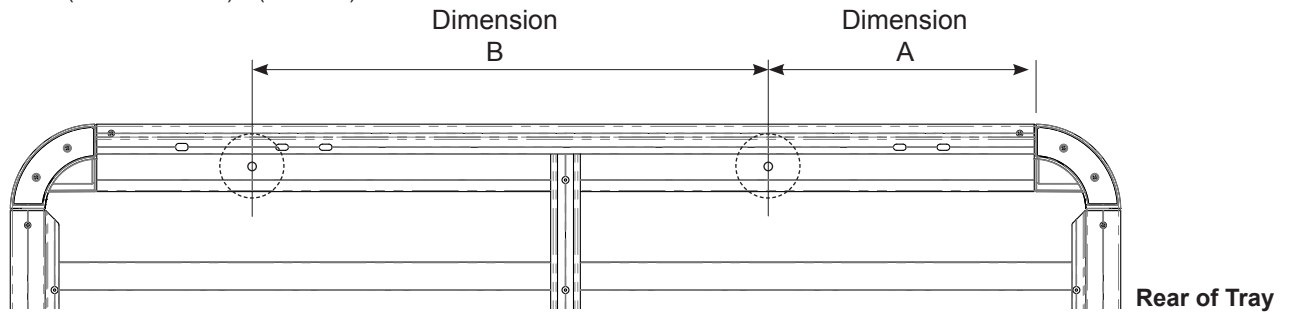

Fitting Chart - CHEVROLET/ HOLDEN Equinox 5dr SUV with Roof Rails

PIONEER 44100B (1528 x 1236mm) (60" x 48")

Note: Do not mount front legs in hollow section on front of rail. Tray must be installed behind this. Remove 2x plastic screws in rail and mount legs in position over the top.

Dimension A	Dimension B	Dimension C (measure from door jamb)	Height of vehicle
195mm (7 11/16")	700mm (27 9/16")	200mm (7 7/8")	1750mm (68 7/8")

Country	Vehicle	Running Date	Vehicle Load Rating (kg / lbs)	Fit Kit	Note
USA & Canada	CHEVROLET Equinox Premier 5dr SUV with Roof Rails	2018 -	75 / 165	1 x SX100	Pioneer Tray covers the sunroof.
South America	CHEVROLET Equinox Premier 5dr SUV with Roof Rails	2018 -	75 / 165	1 x SX100	
Australia & NZ	HOLDEN Equinox LTZ 5dr SUV with Roof Rails	2017 -	75 / 165	1 x SX100	