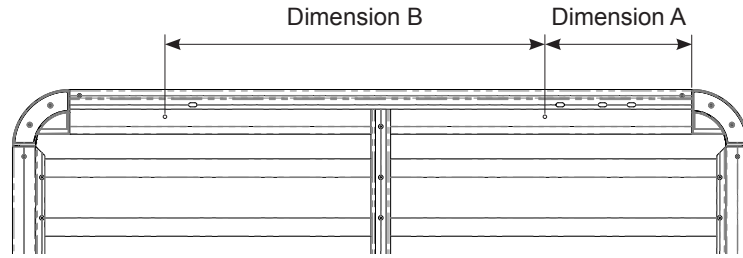

Fitting Chart - TOYOTA Prado 3dr 4WD with Roof Rails

PIONEER 44100B (1528 x 1236mm)

Rear of Tray

Dimension A	Dimension B	Dimension C	Approx. Overall Vehicle Height
315mm	660mm	54mm	

Rear of Vehicle

Country	Vehicle	Running Date	Vehicle Load Rating (kg / lbs)	Fit Kit
Australia & NZ	TOYOTA Prado 3dr 4WD with Roof Rails	11/09 - on	100 / 220	1 x SX100