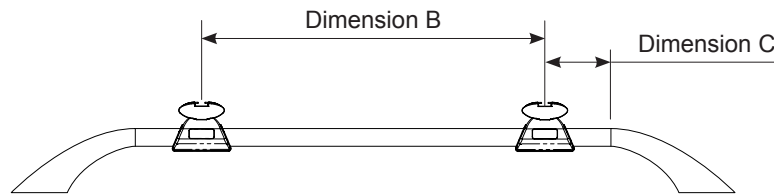

Fitting Chart - TOYOTA Prado 3dr 4WD with Roof Rails

PIONEER 44100B (1528 x 1236mm)

Rear of Tray

Dimension A	Dimension B	Dimension C	Approx. Overall Vehicle Height
315mm	660mm	54mm	

Rear of Vehicle

Country	Vehicle	Running Date	Vehicle Load Rating (kg / lbs)	Fit Kit
Australia & NZ	TOYOTA Prado 3dr 4WD with Roof Rails	11/09 - on	100 / 220	1 x SX100