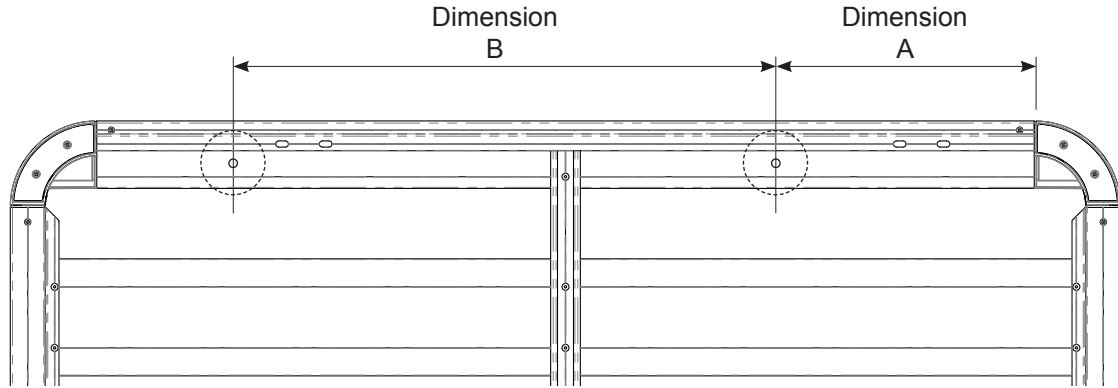

Fitting Chart - INFINITI QX70 4dr SUV With Roof Rails

PIONEER 44100B (1528 x 1236mm) (60 5/32" x 48 21/32")

Rear of Tray

Rear of Vehicle

Dimension A	Dimension B	Dimension C	Height of Pioneer System
280mm (11 1/32")	770mm (30 5/16")	60mm (2 3/8")	110mm (4 11/32")

Country	Vehicle	Running Date	Vehicle Load Rating (kg / lbs)	Fit Kit	Note
Australia	INFINITI QX70 4dr SUV With Roof Rails	1/2014 -	80 / 176	1 x SX100	Pioneer Tray covers the sunroof.
USA & Canada	INFINITI QX70 4dr SUV With Roof Rails	2014 -	80 / 176		
South America	INFINITI QX70 4dr SUV With Roof Rails	2014 -	80 / 176		
UK, Europe & South Africa	INFINITI QX70 4dr SUV With Roof Rails	2014 -	80 / 176		