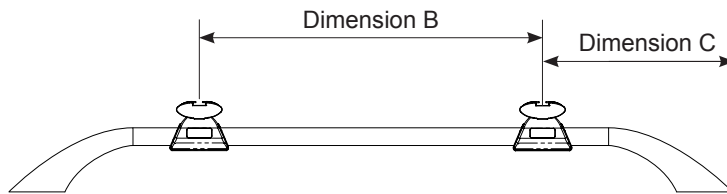

Fitting Chart - INFINITI QX70 4dr SUV With Roof Rails

PIONEER 44100B (1528 x 1236mm) (60 5/32" x 48 21/32")

Rear of Tray

Rear of Vehicle

Dimension A	Dimension B	Dimension C	Height of Pioneer System
280mm (11 1/32")	770mm (30 5/16")	60mm (2 3/8")	110mm (4 11/32")

Country	Vehicle	Running Date	Vehicle Load Rating (kg / lbs)	Fit Kit	Note
Australia	INFINITI QX70 4dr SUV With Roof Rails	1/2014 -	80 / 176	1 x SX100	Pioneer Tray covers the sunroof.
USA & Canada	INFINITI QX70 4dr SUV With Roof Rails	2014 -	80 / 176		
South America	INFINITI QX70 4dr SUV With Roof Rails	2014 -	80 / 176		
UK, Europe & South Africa	INFINITI QX70 4dr SUV With Roof Rails	2014 -	80 / 176		