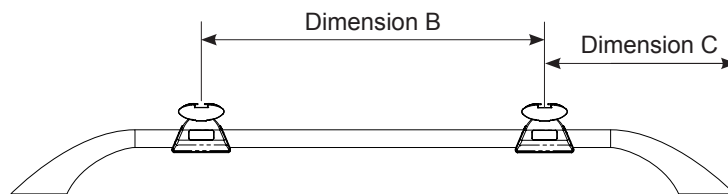

**Fitting Chart - DODGE Journey 4dr SUV with Roof Rails**

**PIONEER 44100B** (1528 x 1236mm) (60 5/32" x 48 21/32")

Rear of Tray

Rear of Vehicle

Dimension A	Dimension B	Dimension C	Height of Pioneer System
150mm (5 12/32")	1005mm (39 9/16")	380mm (14 31/32")	90mm (3 17/32")

Country	Vehicle	Running Date	Vehicle Load Rating (kg / lbs)	Fit Kit	Note
Australia & NZ	DODGE Journey 4dr SUV with Roof Rails	9/2008 -	60 / 132	1 x SX100	Pioneer Tray covers the sunroof.
USA & Canada	DODGE Journey 4dr SUV with Roof Rails	2009 -	60 / 132		
South America	DODGE Journey 4dr SUV with Roof Rails	2009 -	60 / 132		
UK & South Africa	DODGE Journey 4dr SUV with Roof Rails	2009 -	60 / 132		