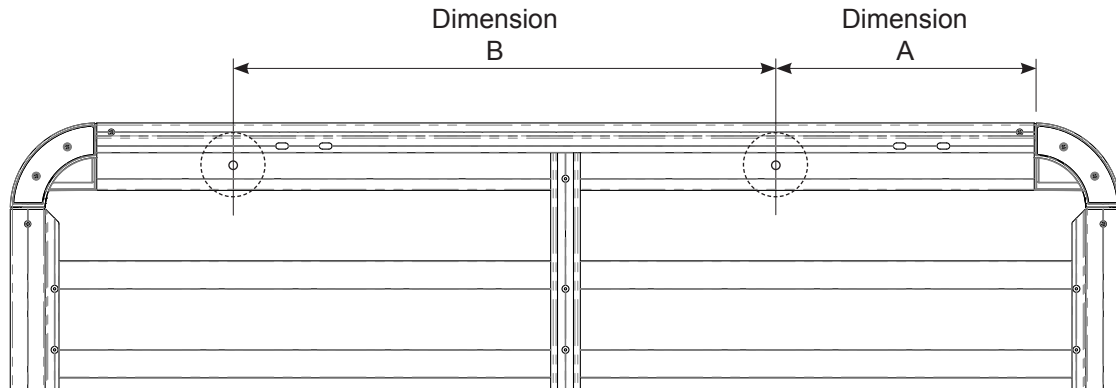

**Fitting Chart - DODGE Journey 4dr SUV with Roof Rails**

**PIONEER 44100B** (1528 x 1236mm) (60 5/32" x 48 21/32")

Rear of Tray

Rear of Vehicle

Dimension A	Dimension B	Dimension C	Height of Pioneer System
150mm (5 12/32")	1005mm (39 9/16")	380mm (14 31/32")	90mm (3 17/32")

Country	Vehicle	Running Date	Vehicle Load Rating (kg / lbs)	Fit Kit	Note
Australia & NZ	DODGE Journey 4dr SUV with Roof Rails	9/2008 -	60 / 132	1 x SX100	Pioneer Tray covers the sunroof.
USA & Canada	DODGE Journey 4dr SUV with Roof Rails	2009 -	60 / 132		
South America	DODGE Journey 4dr SUV with Roof Rails	2009 -	60 / 132		
UK & South Africa	DODGE Journey 4dr SUV with Roof Rails	2009 -	60 / 132		