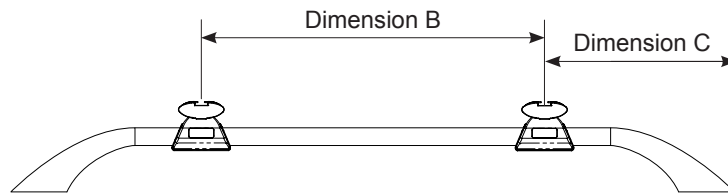

Fitting Chart - JEEP Patriot 4dr SUV with Roof Rails

PIONEER 44100B (1528 x 1236mm) (60 5/32" x 48 21/32")

Rear of Tray

Rear of Vehicle

| Dimension A | Dimension B | Dimension C | Height of Pioneer System |
|---------------------|---------------------|---------------------|--------------------------|
| 190mm (7 15/32") | 770mm (30 5/16") | 360mm (14 5/32") | 90mm (3 17/32") |

| Country | Vehicle | Running Date | Vehicle Load Rating (kg / lbs) | Fit Kit | Note |
|--------------------------|--------------------------------------|--------------|--------------------------------|-----------|----------------------------------|
| Australia & NZ | JEEP Patriot 4dr SUV with Roof Rails | 8/2007 - | 50 / 110 | 1 x SX100 | Pioneer Tray covers the Sunroof. |
| USA, CA, SA, UK, EUR, ZA | JEEP Patriot 4dr SUV with Roof Rails | 2007 - | 50 / 110 | | |