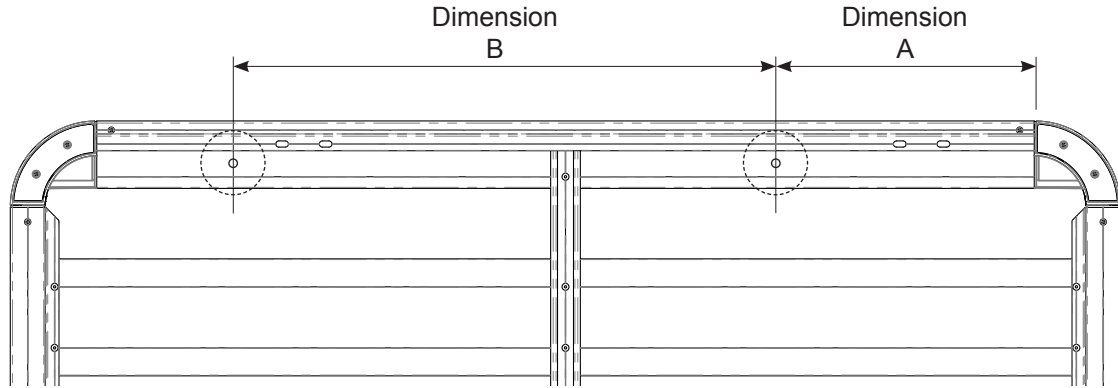

Fitting Chart - JEEP Patriot 4dr SUV with Roof Rails

PIONEER 44100B (1528 x 1236mm) (60 5/32" x 48 21/32")

Rear of Tray

Rear of Vehicle

| Dimension A | Dimension B | Dimension C | Height of Pioneer System |
|---------------------|---------------------|---------------------|--------------------------|
| 190mm (7 15/32") | 770mm (30 5/16") | 360mm (14 5/32") | 90mm (3 17/32") |

| Country | Vehicle | Running Date | Vehicle Load Rating (kg / lbs) | Fit Kit | Note |
|--------------------------|--------------------------------------|--------------|--------------------------------|-----------|----------------------------------|
| Australia & NZ | JEEP Patriot 4dr SUV with Roof Rails | 8/2007 - | 50 / 110 | 1 x SX100 | Pioneer Tray covers the Sunroof. |
| USA, CA, SA, UK, EUR, ZA | JEEP Patriot 4dr SUV with Roof Rails | 2007 - | 50 / 110 | | |