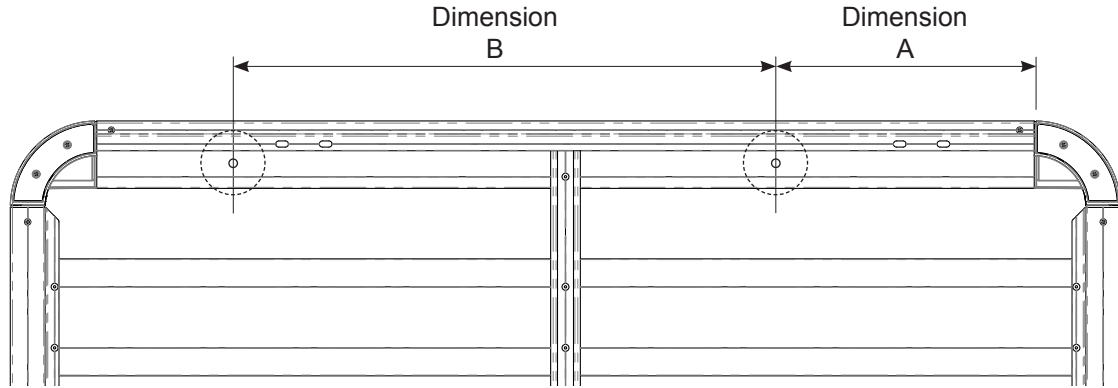

**Fitting Chart - NISSAN X-Trail 4dr SUV with Roof Rails**

**PIONEER 44100B** (1528 x 1236mm) (60 5/32" x 48 21/32")

Rear of Tray

Rear of Vehicle

Dimension A	Dimension B	Dimension C	Height of Pioneer System
280mm (11 1/32")	710mm (27 15/16")	140mm (5 1/2")	80mm (3 5/32")