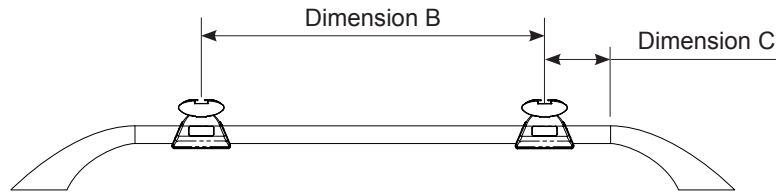

**Fitting Chart - NISSAN X-Trail 4dr SUV with Roof Rails**

**PIONEER 44100B** (1528 x 1236mm) (60 5/32" x 48 21/32")

Rear of Tray

Rear of Vehicle

Dimension A	Dimension B	Dimension C	Height of Pioneer System
280mm (11 1/32")	710mm (27 15/16")	140mm (5 1/2")	80mm (3 5/32")

Country	Vehicle	Running Date	Vehicle Load Rating (kg / lbs)	Fit Kit	Note
Australia & NZ	NISSAN X-Trail 4dr SUV with Roof Rails	2014 -	70 / 160	1 x SX100	Pioneer Tray covers the sunroof.
South America	NISSAN X-Trail 4dr SUV with Roof Rails				
UK, Europe & South Africa	NISSAN X-Trail 4dr SUV with Roof Rails				