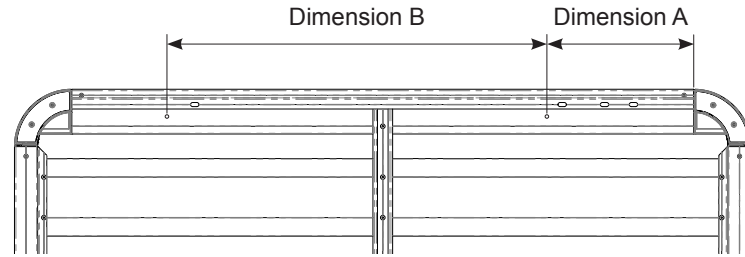

Fitting Chart - FORD Escape 4dr SUV with Roof Rails

PIONEER 44100B (1528 x 1236mm) (5' 5/32" x 4' 21/32")

Rear of Tray

Rear of Vehicle

Dimension A	Dimension B	Dimension C	Approx. Overall Vehicle Height
160mm (6 19/64")	1000mm (39 3/8")	140mm (5 33/64")	1700mm (66 59/64")

Country	Vehicle	Running Date	Vehicle Load Rating (kg / lbs)	Fit Kit	Note
USA & Canada	FORD Escape 4dr SUV with Roof Rails	2013 - on	80 / 176	1 x SX100	42100B tray can also be converted to SXB: 1 x 42100B 1 x 43135 1 x SX100