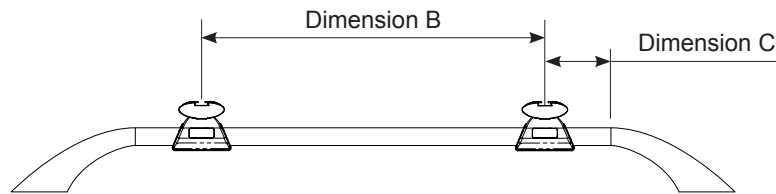

Fitting Chart - FORD Escape 4dr SUV with Roof Rails

PIONEER 44100B (1528 x 1236mm) (5' 5/32" x 4' 21/32")

Rear of Tray

Rear of Vehicle

Dimension A	Dimension B	Dimension C	Approx. Overall Vehicle Height
160mm (6 19/64")	1000mm (39 3/8")	140mm (5 33/64")	1700mm (66 59/64")

Country	Vehicle	Running Date	Vehicle Load Rating (kg / lbs)	Fit Kit	Note
USA & Canada	FORD Escape 4dr SUV with Roof Rails	2013 - on	80 / 176	1 x SX100	42100B tray can also be converted to SXB: 1 x 42100B 1 x 43135 1 x SX100