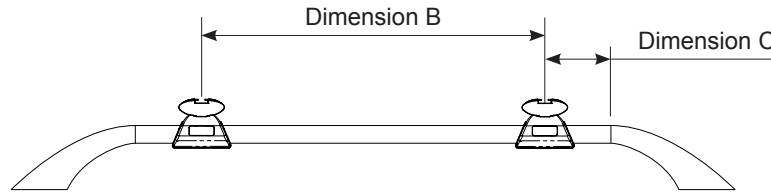

Fitting Chart - FORD Kuga 4dr SUV with Roof Rails

PIONEER 44100B (1528 x 1236mm) (5' 5/32" x 4' 21/32")

Rear of Tray

Rear of Vehicle

Dimension A	Dimension B	Dimension C	Approx. Overall Vehicle Height
225mm (8.85")	890mm (35.03")	225mm (8.85')	-

Important Note(s):

Pioneer tray covers the factory sunroof.

Country	Vehicle	Running Date	Vehicle Load Rating (kg / lbs)	Fit Kit
Australia & NZ	FORD Kuga 4dr SUV With Roof Rails	2013 - on	80 / 176	1 x SX100
USA & Canada	FORD Escape 4dr SUV With Roof Rails	2012 - on		
South Africa	FORD Kuga 4dr SUV With Roof Rails	2013 - on		
UK & Europe	FORD Kuga 4dr SUV With Roof Rails	2013 - on		