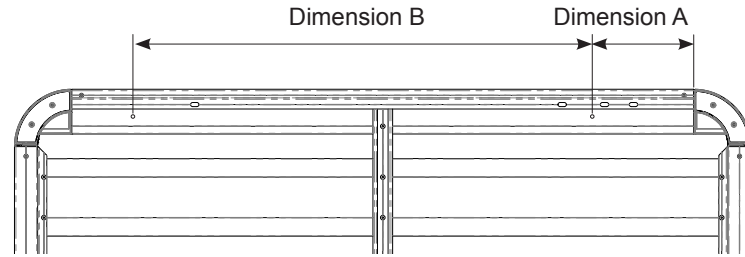

Fitting Chart - FORD Kuga 4dr SUV with Roof Rails

PIONEER 44100B (1528 x 1236mm) (5' 5/32" x 4' 21/32")

Rear of Tray

Rear of Vehicle

Dimension A	Dimension B	Dimension C	Approx. Overall Vehicle Height
225mm (8.85")	890mm (35.03")	225mm (8.85')	-

Important Note(s):

Pioneer tray covers the factory sunroof.

Country	Vehicle	Running Date	Vehicle Load Rating (kg / lbs)	Fit Kit
Australia & NZ	FORD Kuga 4dr SUV With Roof Rails	2013 - on	80 / 176	1 x SX100
USA & Canada	FORD Escape 4dr SUV With Roof Rails	2012 - on		
South Africa	FORD Kuga 4dr SUV With Roof Rails	2013 - on		
UK & Europe	FORD Kuga 4dr SUV With Roof Rails	2013 - on		