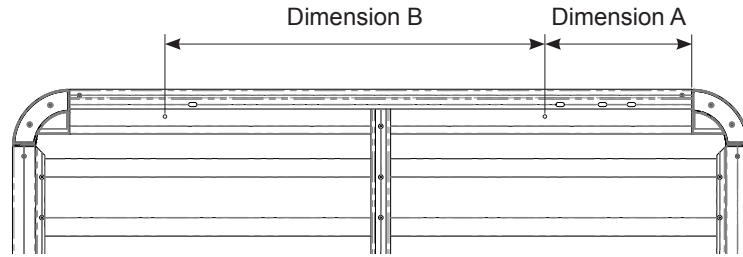

Fitting Chart - JEEP Grand Cherokee WJ - WG 4dr 4WD With Roof Rails

PIONEER 44100B (1528 x 1236mm) (5' 5/32" x 4' 21/32")

Rear of Tray

Rear of Vehicle

Dimension A	Dimension B	Dimension C	Approx. Overall Vehicle Height
210mm (8 17/64")	990mm (3' 2 31/32")	190mm (7 31/64")	1800mm (5' 10 55/64")

Country	Vehicle	Running Date	Vehicle Load Rating (kg / lbs)	Fit Kit
Australia & NZ	JEEP Grand Cherokee WJ - WG 4dr 4WD With Roof Rails	07/99 - 05/05	75 / 165	1 x SX100
USA & Canada	JEEP Grand Cherokee WJ 4dr SUV With Roof Rails	1999 - 2004		
South Africa	JEEP Grand Cherokee SUV WJ - WG (with factory rails)	1999 - 2004		
UK & Europe	JEEP Grand Cherokee SUV WJ - WG (with factory rails)	1999 - 2004		