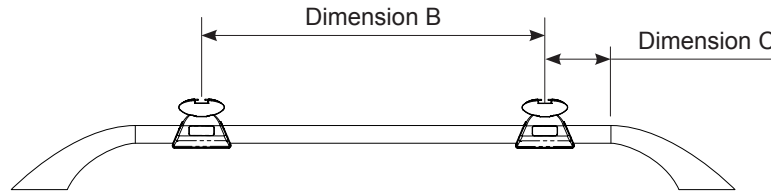

Fitting Chart - JEEP Grand Cherokee WJ - WG 4dr 4WD With Roof Rails

PIONEER 44100B (1528 x 1236mm) (5' 5/32" x 4' 21/32")

Rear of Tray

Rear of Vehicle

Dimension A	Dimension B	Dimension C	Approx. Overall Vehicle Height
210mm (8 17/64")	990mm (3' 2 31/32")	190mm (7 31/64")	1800mm (5' 10 55/64")

Country	Vehicle	Running Date	Vehicle Load Rating (kg / lbs)	Fit Kit
Australia & NZ	JEEP Grand Cherokee WJ - WG 4dr 4WD With Roof Rails	07/99 - 05/05	75 / 165	1 x SX100
USA & Canada	JEEP Grand Cherokee WJ 4dr SUV With Roof Rails	1999 - 2004		
South Africa	JEEP Grand Cherokee SUV WJ - WG (with factory rails)	1999 - 2004		
UK & Europe	JEEP Grand Cherokee SUV WJ - WG (with factory rails)	1999 - 2004		