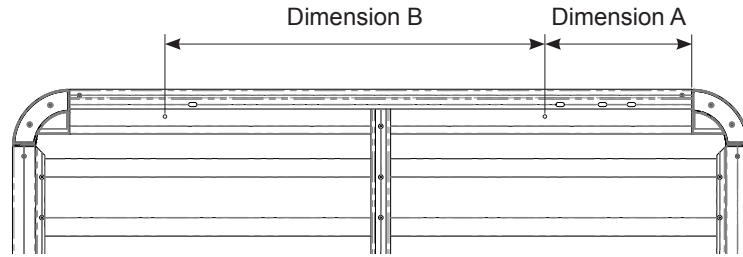

Fitting Chart - JEEP Cherokee KL 5dr SUV With Roof Rails

PIONEER 44100B (1528 x 1236mm) (5' 5/32" x 4' 21/32")

Rear of Tray

Rear of Vehicle

Dimension A	Dimension B	Dimension C	Approx. Overall Vehicle Height
265mm (10' 7/16")	800mm (31' 1/2")	470mm (18' 1/2")	1740mm (68' 1/2")

Important Note(s):

Pioneer tray covers the factory sunroof.

Country	Vehicle	Running Date	Vehicle Load Rating (kg / lbs)	Fit Kit
Australia & NZ	JEEP Cherokee KL 5dr SUV With Roof Rails	01/14 - on	75 / 165	1 x SX100
USA & Canada	JEEP Cherokee KL 5dr SUV With Roof Rails	2014 - on		
South Africa	JEEP Cherokee KL 5dr SUV With Roof Rails	2014 - on		
UK & Europe	JEEP Cherokee KL 5dr SUV With Roof Rails	2014 - on		