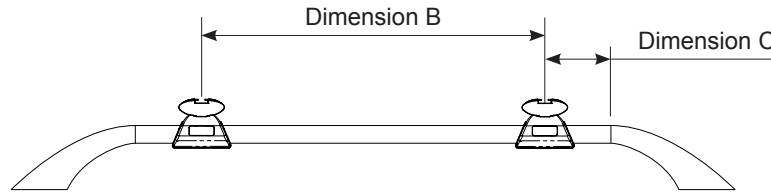

Fitting Chart - JEEP Cherokee KL 5dr SUV With Roof Rails

PIONEER 44100B (1528 x 1236mm) (5' 5/32" x 4' 21/32")

Rear of Tray

Rear of Vehicle

Dimension A	Dimension B	Dimension C	Approx. Overall Vehicle Height
265mm (10' 7/16")	800mm (31' 1/2")	470mm (18' 1/2")	1740mm (68' 1/2")

Important Note(s):

Pioneer tray covers the factory sunroof.

Country	Vehicle	Running Date	Vehicle Load Rating (kg / lbs)	Fit Kit
Australia & NZ	JEEP Cherokee KL 5dr SUV With Roof Rails	01/14 - on	75 / 165	1 x SX100
USA & Canada	JEEP Cherokee KL 5dr SUV With Roof Rails	2014 - on		
South Africa	JEEP Cherokee KL 5dr SUV With Roof Rails	2014 - on		
UK & Europe	JEEP Cherokee KL 5dr SUV With Roof Rails	2014 - on		