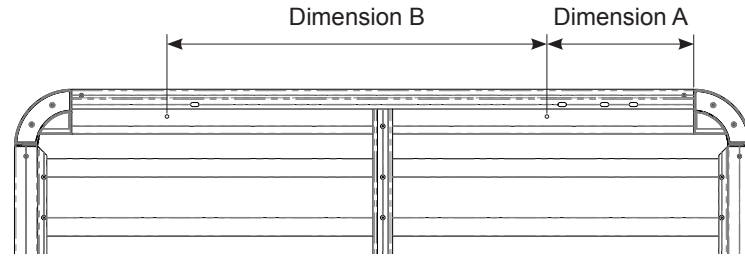

Fitting Chart - BMW X3 E83 4dr 4WD with Roof Rails

PIONEER 44100B (1528 x 1236mm) (5' 5/32" x 4' 21/32")

Rear of Tray

Rear of Vehicle

Dimension A	Dimension B	Dimension C	Approx. Overall Vehicle Height
190mm (7' 31/64")	965mm (38')	51mm (2')	1710mm (67' 21/64")

Important Note(s):

Pioneer tray covers the factory sunroof.

Country	Vehicle	Running Date	Vehicle Load Rating (kg / lbs)	Fit Kit
Australia & NZ	BMW X3 E83 4dr 4WD with Roof Rails	07/04 - 02/11	80 / 176	1 x SX100
USA & Canada	BMW X3 4dr SUV with Roof Rails	2004 - 2010		
South Africa	BMW X3 4dr SUV with Roof Rails	2004 - 2010		
UK & Europe	BMW X3 4dr SUV with Roof Rails	2004 - 2010		