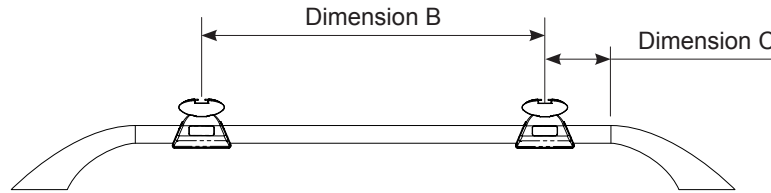

Fitting Chart - BMW X3 E83 4dr 4WD with Roof Rails

PIONEER 44100B (1528 x 1236mm) (5' 5/32" x 4' 21/32")

Rear of Tray

Rear of Vehicle

Dimension A	Dimension B	Dimension C	Approx. Overall Vehicle Height
190mm (7' 31/64")	965mm (38')	51mm (2')	1710mm (67' 21/64")

Important Note(s):

Pioneer tray covers the factory sunroof.

Country	Vehicle	Running Date	Vehicle Load Rating (kg / lbs)	Fit Kit
Australia & NZ	BMW X3 E83 4dr 4WD with Roof Rails	07/04 - 02/11	80 / 176	1 x SX100
USA & Canada	BMW X3 4dr SUV with Roof Rails	2004 - 2010		
South Africa	BMW X3 4dr SUV with Roof Rails	2004 - 2010		
UK & Europe	BMW X3 4dr SUV with Roof Rails	2004 - 2010		