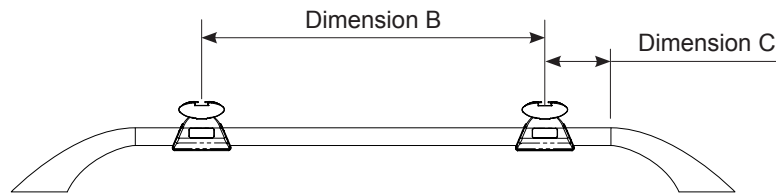

**Fitting Chart - KIA Sorento 4dr Wagon With Roof Rails XM**

**PIONEER 44100B** (1528 x 1236mm) (5' 5/32" x 4' 21/32")

Rear of Tray

Rear of Vehicle

| Dimension A        | Dimension B          | Dimension C        | Approx. Overall Vehicle Height |
|--------------------|----------------------|--------------------|--------------------------------|
| 200mm<br>(7' 7/8") | 840mm<br>(33' 5/64") | 51mm<br>(2' 1/64") | 1805MM<br>(71' 1/16")          |

| Country        | Vehicle                                  | Running Date | Vehicle Load Rating (kg / lbs) | Fit Kit   |
|----------------|--|--------------|--------------------------------|-----------|
| Australia & NZ | KIA Sorento 4dr Wagon with Roof Rails XM | 10/09 - on   | 50 / 110                       | 1 x SX100 |
| USA & Canada   | KIA Sorento 4dr SUV with Roof Rails      | 2010 - 2015  |                                |           |
| South Africa   | Sorento 5dr XM with Roof Rails           | 2009 - on    |                                |           |
| UK & Europe    | Sorento 5dr XM with Roof Rails           | 2010 - 2014  |                                |           |