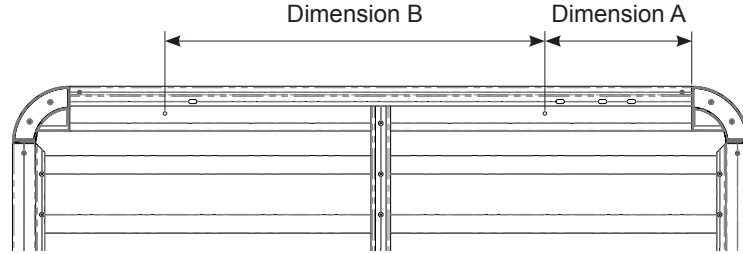

**Fitting Chart - KIA Sorento 4dr Wagon With Roof Rails XM**

**PIONEER 44100B** (1528 x 1236mm) (5' 5/32" x 4' 21/32")

Rear of Tray

Rear of Vehicle

| Dimension A        | Dimension B          | Dimension C        | Approx. Overall Vehicle Height |
|--------------------|----------------------|--------------------|--------------------------------|
| 200mm<br>(7' 7/8") | 840mm<br>(33' 5/64") | 51mm<br>(2' 1/64") | 1805MM<br>(71' 1/16")          |

| Country        | Vehicle                                  | Running Date | Vehicle Load Rating (kg / lbs) | Fit Kit   |
|----------------|--|--------------|--------------------------------|-----------|
| Australia & NZ | KIA Sorento 4dr Wagon with Roof Rails XM | 10/09 - on   | 50 / 110                       | 1 x SX100 |
| USA & Canada   | KIA Sorento 4dr SUV with Roof Rails      | 2010 - 2015  |                                |           |
| South Africa   | Sorento 5dr XM with Roof Rails           | 2009 - on    |                                |           |
| UK & Europe    | Sorento 5dr XM with Roof Rails           | 2010 - 2014  |                                |           |