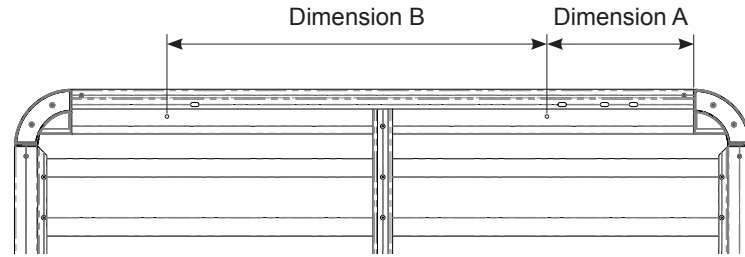

Fitting Chart - SUBARU Forester 5dr Wagon with Roof Rails

PIONEER 44100B (1528 x 1236mm) (5' 5/32" x 4' 21/32")

Rear of Tray

Rear of Vehicle

Dimension A	Dimension B	Dimension C	Approx. Overall Vehicle Height
120mm (4' 23/32")	925mm (36' 27/64")	90mm (3' 35/64")	1770mm (66' 59/64")