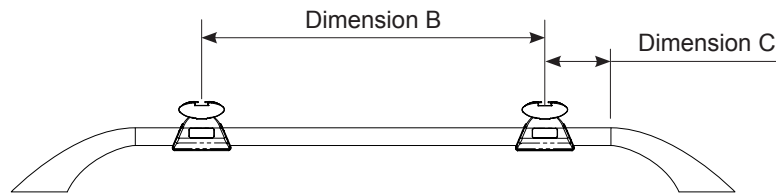

Fitting Chart - SUBARU Forester 5dr Wagon with Roof Rails

PIONEER 44100B (1528 x 1236mm) (5' 5/32" x 4' 21/32")

Rear of Tray

Rear of Vehicle

Dimension A	Dimension B	Dimension C	Approx. Overall Vehicle Height
120mm (4' 23/32")	925mm (36' 27/64")	90mm (3' 35/64")	1770mm (66' 59/64")

Country	Vehicle	Running Date	Vehicle Load Rating (kg / lbs)	Fit Kit
Australia & NZ	SUBARU Forester 5dr Wagon with Roof Rails	03/08 - 12/12	68 / 150	1 x SX100
USA & Canada	SUBARU Forester 4dr SUV with Roof Rails	2009 - 2013		
South Africa	SUBARU Forester 4dr SUV with Roof Rails	2008 - 2012		
UK & Europe	SUBARU Forester 4dr SUV with Roof Rails	2008 - 2012		