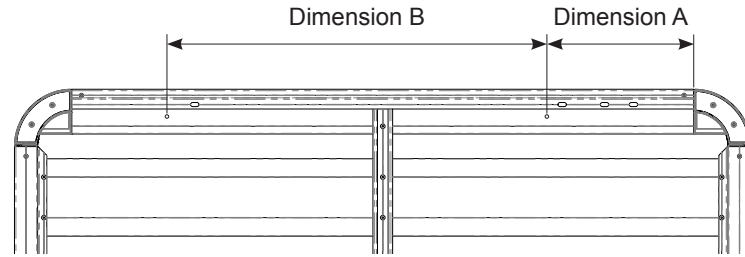

Fitting Chart - SUBARU Forester SJ 4dr SUV with Roof Rails

PIONEER 44100B (1528 x 1236mm) (5' 5/32" x 4' 21/32")

Rear of Tray

Rear of Vehicle

Dimension A	Dimension B	Dimension C	Approx. Overall Vehicle Height
222mm (8 47/64")	810mm (31' 57/64")	212mm (8' 11/32")	1800mm (70' 55/64")