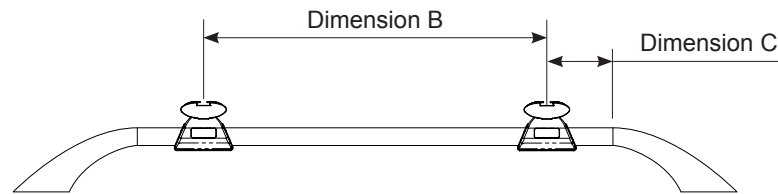

Fitting Chart - SUBARU Forester SJ 4dr SUV with Roof Rails

PIONEER 44100B (1528 x 1236mm) (5' 5/32" x 4' 21/32")

Rear of Tray

Rear of Vehicle

Dimension A	Dimension B	Dimension C	Approx. Overall Vehicle Height
222mm (8 47/64")	810mm (31' 57/64")	212mm (8' 11/32")	1800mm (70' 55/64")

Country	Vehicle	Running Date	Vehicle Load Rating (kg / lbs)	Fit Kit
Australia & NZ	SUBARU Forester SJ 4dr SUV with Roof Rails	02/13 - on	80 / 176	1 x SX100
USA & Canada	SUBARU Forester 4dr SUV with Roof Rails	2014 - on		
South Africa	SUBARU Forester 4dr SUV with Roof Rails	2013 - on		
UK & Europe	SUBARU Forester 4dr SUV with Roof Rails	2013 - on		