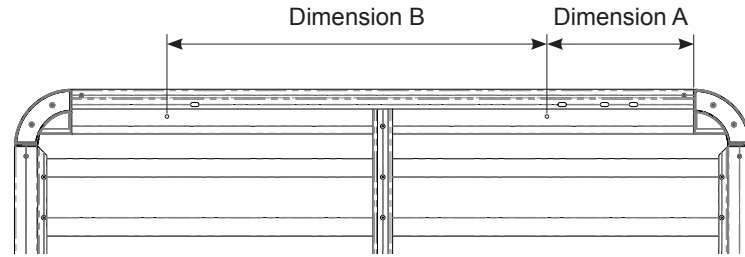

Fitting Chart - TOYOTA Prado 5dr 4WD with Roof Rails 150 Series

PIONEER 44100B (1528 x 1236mm) (5' 5/32" x 4' 21/32")

Rear of Tray

Rear of Vehicle

Dimension A	Dimension B	Dimension C	Approx. Overall Vehicle Height
215mm (8 15/32")	850mm (2' 9 15/32")	60mm (2 23/64")	