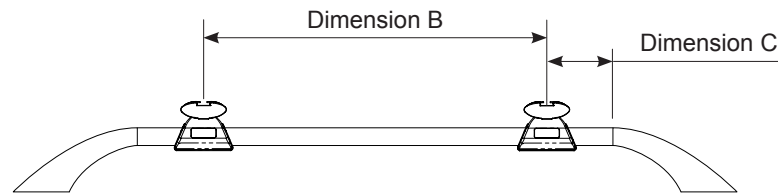

Fitting Chart - TOYOTA Prado 5dr 4WD with Roof Rails 150 Series

PIONEER 44100B (1528 x 1236mm) (5' 5/32" x 4' 21/32")

Rear of Tray

Rear of Vehicle

Dimension A	Dimension B	Dimension C	Approx. Overall Vehicle Height
215mm (8 15/32")	850mm (2' 9 15/32")	60mm (2 23/64")	

Country	Vehicle	Running Date	Vehicle Load Rating (kg / lbs)	Fit Kit
Australia & NZ	TOYOTA Prado 5dr 4WD with Roof Rails 150 Series	11/09 - on	80 / 176	1 x SX100
USA & Canada	TOYOTA Prado 5dr SUV with Roof Rails 150 Series	2009 - on		
South Africa	TOYOTA Prado 4WD 150 Series (with Factory Rails)	12/09 - on		
UK & Europe	TOYOTA Prado 150 (with Factory Rails)	12/09 - on		