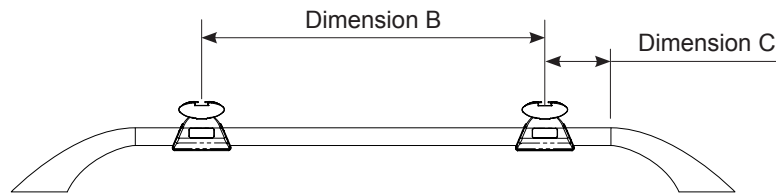

Fitting Chart - TOYOTA Prado 5dr 4WD with Roof Rails 120 Series

PIONEER 44100B (1528 x 1236mm) (5' 5/32" x 4' 21/32")

Rear of Tray

Rear of Vehicle

Dimension A	Dimension B	Dimension C	Approx. Overall Vehicle Height
185mm (7 9/32")	850mm (2' 9 15/32")	60mm (2 23/64")	

Country	Vehicle	Running Date	Vehicle Load Rating (kg / lbs)	Fit Kit
Australia & NZ	TOYOTA Prado 5dr 4WD with Roof Rails 120 Series	03/03 - 11/09	80 / 176	1 x SX100
USA & Canada	TOYOTA Prado 5dr SUV with Roof Rails 120 Series	2003 - 2009		
South Africa	TOYOTA Prado 4WD (with Factory Rails) 120 Series	03/03 - 11/09		
UK & Europe	TOYOTA Prado 4WD (with Factory Rails) 120 Series	03/03 - 11/09		