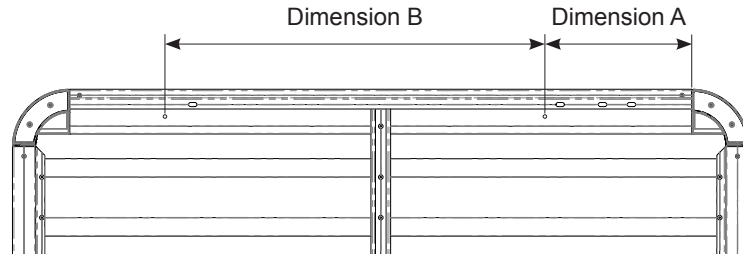

Fitting Chart - TOYOTA Prado 5dr 4WD with Roof Rails 120 Series

PIONEER 44100B (1528 x 1236mm) (5' 5/32" x 4' 21/32")

Rear of Tray

Rear of Vehicle

Dimension A	Dimension B	Dimension C	Approx. Overall Vehicle Height
185mm (7 9/32")	850mm (2' 9 15/32")	60mm (2 23/64")	

Country	Vehicle	Running Date	Vehicle Load Rating (kg / lbs)	Fit Kit
Australia & NZ	TOYOTA Prado 5dr 4WD with Roof Rails 120 Series	03/03 - 11/09	80 / 176	1 x SX100
USA & Canada	TOYOTA Prado 5dr SUV with Roof Rails 120 Series	2003 - 2009		
South Africa	TOYOTA Prado 4WD (with Factory Rails) 120 Series	03/03 - 11/09		
UK & Europe	TOYOTA Prado 4WD (with Factory Rails) 120 Series	03/03 - 11/09		