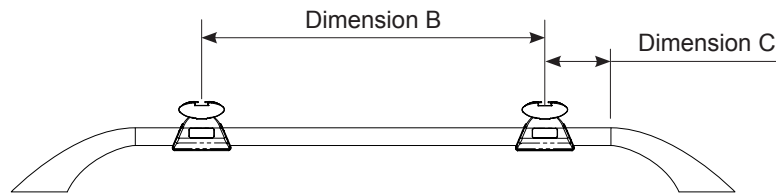

Fitting Chart - SUBARU XV 5dr Hatch with Roof Rails

PIONEER 44100B (1528 x 1236mm) (5' 5/32" x 4' 21/32")

Rear of Tray

Rear of Vehicle

Dimension A	Dimension B	Dimension C	Approx. Overall Vehicle Height
310mm (1' 13/64")	780mm (2' 6 45/64")		

Country	Vehicle	Running Date	Vehicle Load Rating (kg / lbs)	Fit Kit
Australia & NZ	SUBARU XV 5dr Hatch with Roof Rails	01/12 - on	75 / 165	1 x SX100
USA & Canada	SUBARU XV 5dr Hatch with Roof Rails Crosstrek	2013 - on		