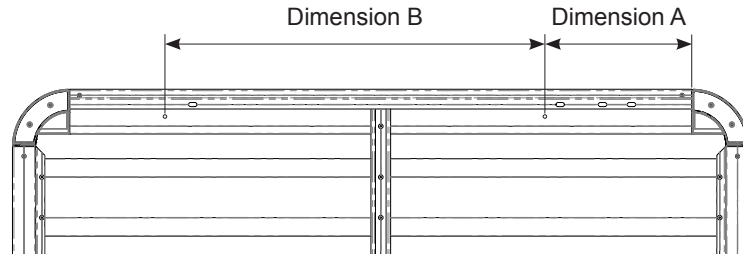

Fitting Chart - SUBARU XV 5dr Hatch with Roof Rails

PIONEER 44100B (1528 x 1236mm) (5' 5/32" x 4' 21/32")

Rear of Tray

Rear of Vehicle

Dimension A	Dimension B	Dimension C	Approx. Overall Vehicle Height
310mm (1' 13/64")	780mm (2' 6 45/64")		

Country	Vehicle	Running Date	Vehicle Load Rating (kg / lbs)	Fit Kit
Australia & NZ	SUBARU XV 5dr Hatch with Roof Rails	01/12 - on	75 / 165	1 x SX100
USA & Canada	SUBARU XV 5dr Hatch with Roof Rails Crosstrek	2013 - on		