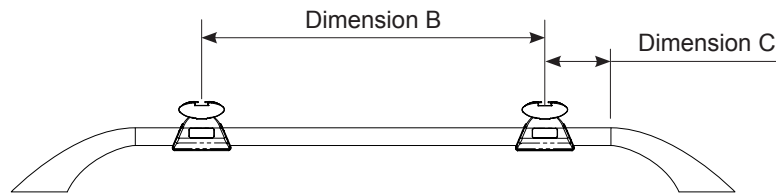

Fitting Chart - MITSUBISHI Pajero 4dr 4WD SWB-LWB with Roof Rails NS-NX

PIONEER 44100B (1528 x 1236mm)

Rear of Tray

Rear of Vehicle

Dimension A	Dimension B	Dimension C	Approx. Overall Vehicle Height
185mm	850mm	60mm	