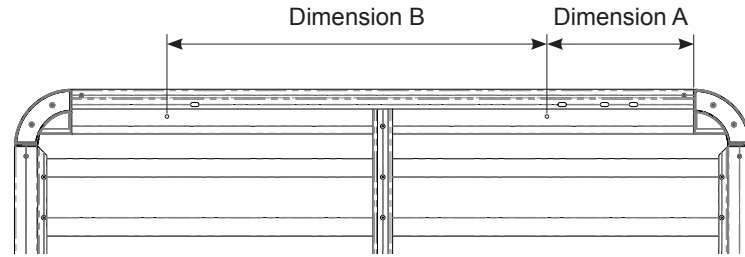

Fitting Chart - MITSUBISHI Pajero 4dr 4WD SWB-LWB with Roof Rails NS-NX

PIONEER 44100B (1528 x 1236mm)

Rear of Tray

Rear of Vehicle

Dimension A	Dimension B	Dimension C	Approx. Overall Vehicle Height
185mm	850mm	60mm	