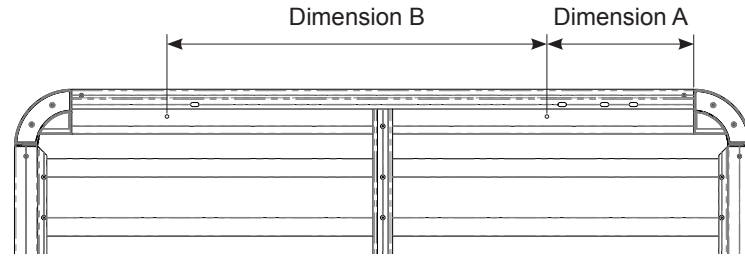

Fitting Chart - LEXUS RX Series 5dr 4WD with Roof Rails

PIONEER 44100B (1528 x 1236mm)

Rear of Tray

Rear of Vehicle

Dimension A	Dimension B	Dimension C	Approx. Overall Vehicle Height
225mm (8 55/64")	750mm (2' 5 17/32")	75mm (2 61/64")	