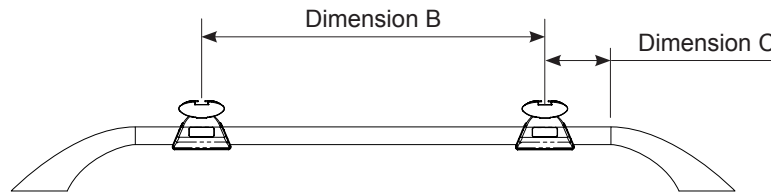

Fitting Chart - LEXUS RX Series 5dr 4WD with Roof Rails

PIONEER 44100B (1528 x 1236mm)

Rear of Tray

Rear of Vehicle

Dimension A	Dimension B	Dimension C	Approx. Overall Vehicle Height
225mm (8 55/64")	750mm (2' 5 17/32")	75mm (2 61/64")	