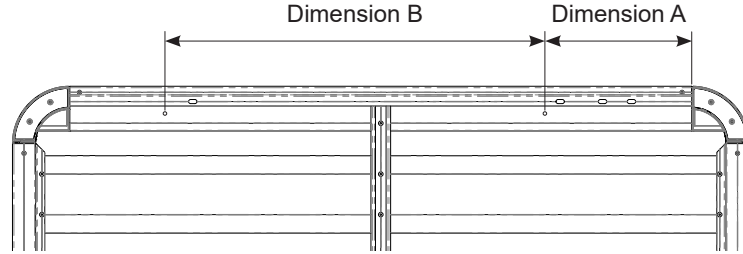

Fitting Chart - Suzuki Jimny 2dr Wagon With Roof Rails

PIONEER 44100B (1528 x 1236mm)

Identify the tab kit used in you platform. Drilling the platform may not be required.

No required drilling.

Drilling required.

Rear of Tray

Rear of Vehicle

Dimension A	Dimension B	Dimension C	Approx. Overall Vehicle Height
245mm	750mm	60mm	1780mm

Country	Vehicle	Running Date	Vehicle Load Rating (kg / lbs)	Fit Kit
Australia & NZ	Suzuki Jimny 2dr Wagon With Roof Rails	10/98 - 12/18	80 / 176	1 x SX100
South Africa	Suzuki Jimny 3dr 4WD (with factory rails)	10/98 - 08/05		
UK & Europe	Suzuki Jimny (with factory rails)	10/98 - 10/18		