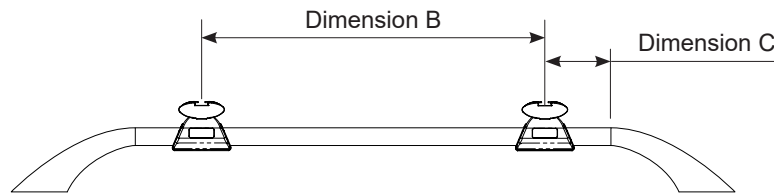

Fitting Chart - Suzuki Jimny 2dr Wagon With Roof Rails

PIONEER 44100B (1528 x 1236mm)

Identify the tab kit used in you platform. Drilling the platform may not be required.

No required drilling.

Drilling required.

Rear of Tray

Rear of Vehicle

Dimension A	Dimension B	Dimension C	Approx. Overall Vehicle Height
245mm	750mm	60mm	1780mm

Country	Vehicle	Running Date	Vehicle Load Rating (kg / lbs)	Fit Kit
Australia & NZ	Suzuki Jimny 2dr Wagon With Roof Rails	10/98 - 12/18	80 / 176	1 x SX100
South Africa	Suzuki Jimny 3dr 4WD (with factory rails)	10/98 - 08/05		
UK & Europe	Suzuki Jimny (with factory rails)	10/98 - 10/18		