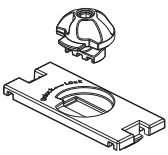

Fitting Chart - Suzuki Jimny 2dr Wagon With Roof Rails

PIONEER 44100B (1528 x 1236mm)

Identify the tab kit used in you platform. Drilling the platform may not be required.

No required drilling.

Drilling required.

Rear of Tray

Rear of Vehicle

Dimension A	Dimension B	Dimension C	Approx. Overall Vehicle Height
245mm	750mm	60mm	1780mm

Country	Vehicle	Running Date	Vehicle Load Rating (kg / lbs)	Fit Kit
Australia & NZ	Suzuki Jimny 2dr Wagon With Roof Rails	10/98 - 12/18	80 / 176	1 x SX100
South Africa	Suzuki Jimny 3dr 4WD (with factory rails)	10/98 - 08/05		
UK & Europe	Suzuki Jimny (with factory rails)	10/98 - 10/18		