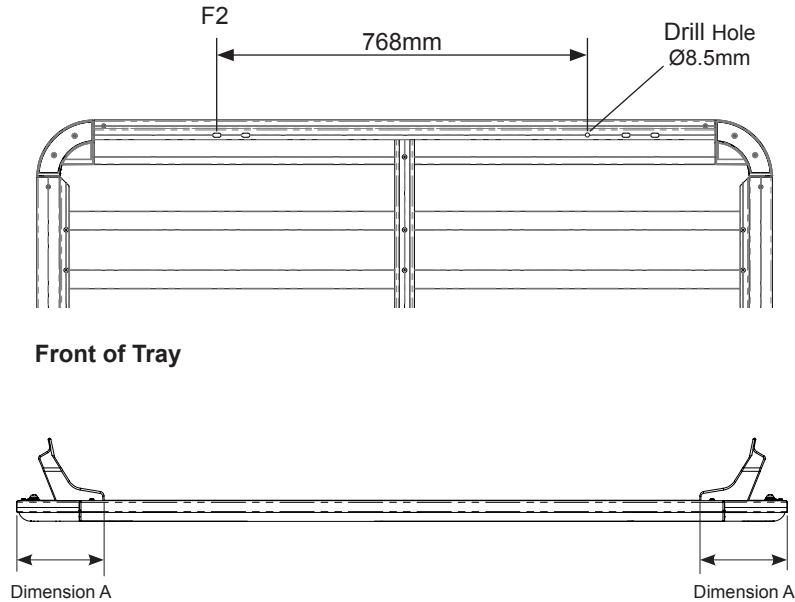

Fitting Chart - ISUZU MU-X LS-T 4dr SUV

PIONEER 41100 (1528 x 1236mm)
PIONEER 42100B (1528 x 1236mm)
PIONEER 45100B (1528 x 1236mm)

Front of Tray

Front Crossbar			Rear Crossbar			Approx. Overall Vehicle Height
Front Slot	Dim. A	Leg Height Spacer	Rear Slot	Dim. A	Leg Height Spacer	
F2	190mm	-	Drill Hole Ø8.5mm	200mm	-	

Country	Vehicle	Running Date	Vehicle Load Rating (kg / lbs)	Fit Kit	Note
Australia & NZ	ISUZU MU-X LS-T 4dr SUV	12/13 - on	60 / 132	1 x RCP29-BK 1 x RCL4 2 x QMHD05	Three mount locations exist on this vehicle. Use the front two locations when fitting this tray.